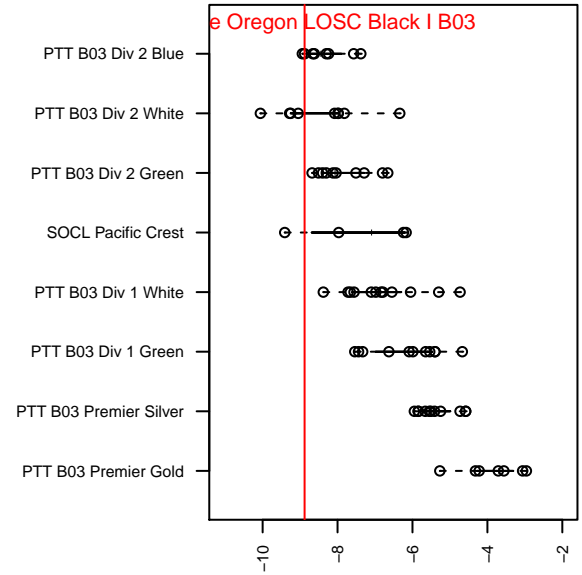

Crossfire Oregon LOSC Black I B03

Crossfire Oregon
 Lake Oswego, OR
 B03 total strength=361
 attack=0.34 defense=0.14
 fall league = PTT B03 Div 2 Blue
 spr league = Spr OYS B03 Div 2 Blue

alt names used:
 LOSC MONCHENGLADBACH (OR)
 CROSSFIRE OREGON LOSC MONCHENGLA
 Crossfire Oregon Monchecngladbach
 LOSC 03 Black
 LOSC 03 Black

Venues played:
 2015 Oswego Nike Cup Silver U12
 2015 Bend Premier Cup U12B 9v9 BRONZE U
 2015 Summer Slam Gold U12
 2015 PTT B03 Division 2 Blue
 2015 Spr OYS B03 Division 2 Blue

Crossfire Oregon LOSC Black I B03
 Dots are actual minus expected GF (blue circles) and GA (red triangles).
 Blue line is smoothed change in attack strength. Red is smoothed change in defense strength.

**attack and defense variance (black dot)
relative to other teams
and top 10 in region**

**attack and defense rating
relative to others at age
and all opponents in last 13 months**

Performance relative to 13 month average