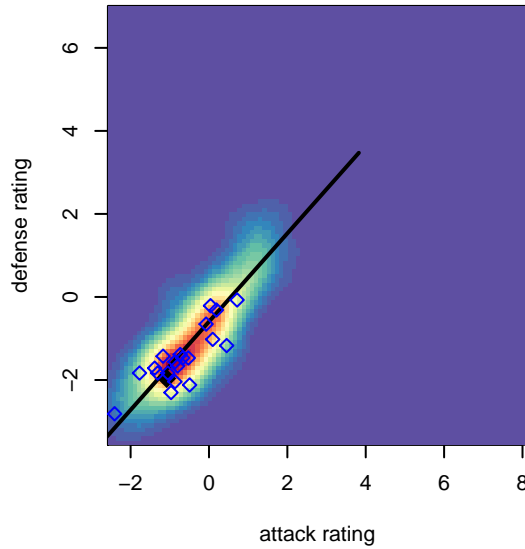

Crossfire Oregon LOSC Black I B03

Crossfire Oregon
 Lake Oswego, OR
 B03 total strength=361
 attack=0.34 defense=0.14
 fall league = PTT B03 Div 2 Blue
 spr league = Spr OYS B03 Div 2 Blue

alt names used:
 LOSC MONCHENGLADBACH (OR)
 CROSSFIRE OREGON LOSC MONCHENGLA
 Crossfire Oregon Monchecngladbach
 LOSC 03 Black
 LOSC 03 Black

Venues played:
 2015 Oswego Nike Cup Silver U12
 2015 Bend Premier Cup U12B 9v9 BRONZE U
 2015 Summer Slam Gold U12
 2015 PTT B03 Division 2 Blue
 2015 Spr OYS B03 Division 2 Blue

Crossfire Oregon LOSC Black I B03
 Dots are actual minus expected GF (blue circles) and GA (red triangles).
 Blue line is smoothed change in attack strength. Red is smoothed change in defense strength.

**attack and defense variance (black dot)
relative to other teams
and top 10 in region**

**attack and defense rating
relative to others at age
and all opponents in last 13 months**

Performance relative to 13 month average