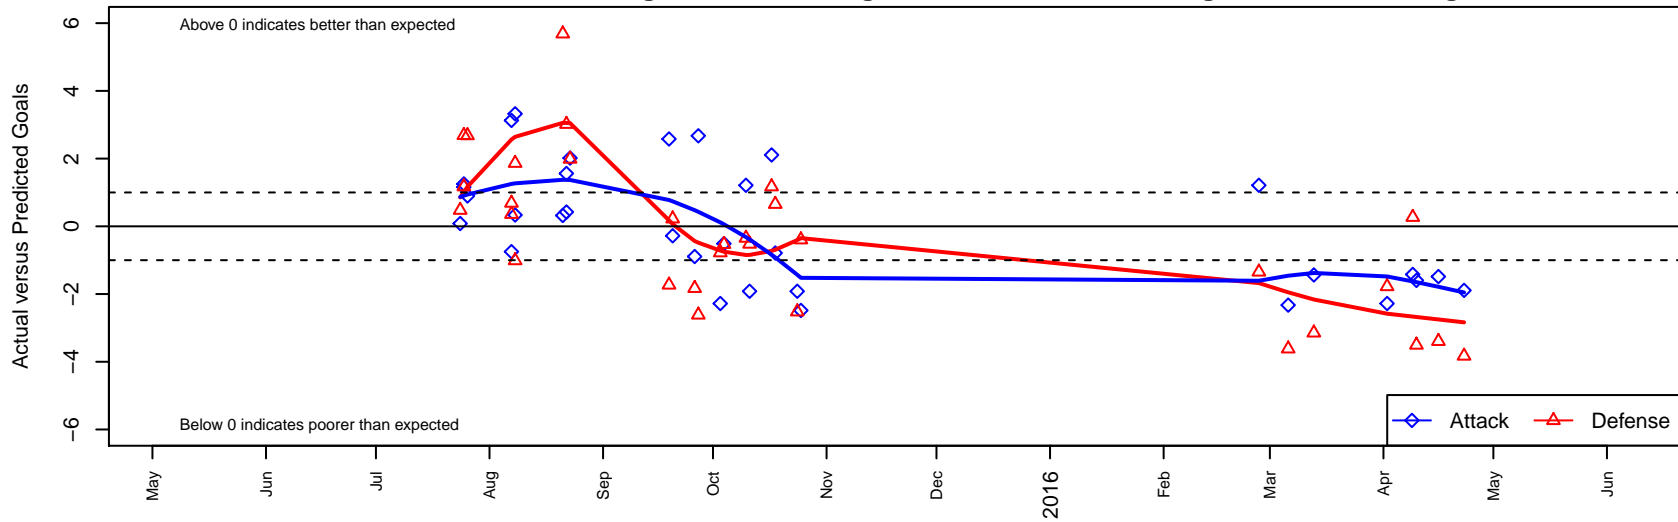

Crossfire Oregon LOSC Black I B03

Crossfire Oregon
 Lake Oswego, OR
 B03 total strength=361
 attack=0.34 defense=0.14
 fall league = PTT B03 Div 2 Blue
 spr league = Spr OYS B03 Div 2 Blue

alt names used:
 LOSC MONCHENGLADBACH (OR)
 CROSSFIRE OREGON LOSC MONCHENGLA
 Crossfire Oregon Monchecngladbach
 LOSC 03 Black
 LOSC 03 Black

Venues played:
 2015 Oswego Nike Cup Silver U12
 2015 Bend Premier Cup U12B 9v9 BRONZE U
 2015 Summer Slam Gold U12
 2015 PTT B03 Division 2 Blue
 2015 Spr OYS B03 Division 2 Blue

Crossfire Oregon LOSC Black I B03
 Dots are actual minus expected GF (blue circles) and GA (red triangles).
 Blue line is smoothed change in attack strength. Red is smoothed change in defense strength.

**attack and defense variance (black dot)
relative to other teams
and top 10 in region**

**attack and defense rating
relative to others at age
and all opponents in last 13 months**

Performance relative to 13 month average