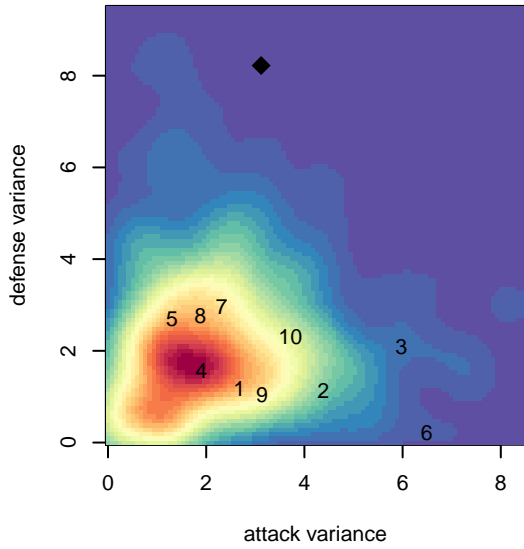

Crossfire Oregon LOSC Black I B03

Crossfire Oregon
 Lake Oswego, OR
 B03 total strength=361
 attack=0.34 defense=0.14
 fall league = PTT B03 Div 2 Blue
 spr league = Spr OYS B03 Div 2 Blue

alt names used:
 LOSC MONCHENGLADBACH (OR)
 CROSSFIRE OREGON LOSC MONCHENGLA
 Crossfire Oregon Monchecngladbach
 LOSC 03 Black
 LOSC 03 Black

Venues played:
 2015 Oswego Nike Cup Silver U12
 2015 Bend Premier Cup U12B 9v9 BRONZE U
 2015 Summer Slam Gold U12
 2015 PTT B03 Division 2 Blue
 2015 Spr OYS B03 Division 2 Blue

Crossfire Oregon LOSC Black I B03
 Dots are actual minus expected GF (blue circles) and GA (red triangles).
 Blue line is smoothed change in attack strength. Red is smoothed change in defense strength.

**attack and defense variance (black dot)
relative to other teams
and top 10 in region**

**attack and defense rating
relative to others at age
and all opponents in last 13 months**

Performance relative to 13 month average