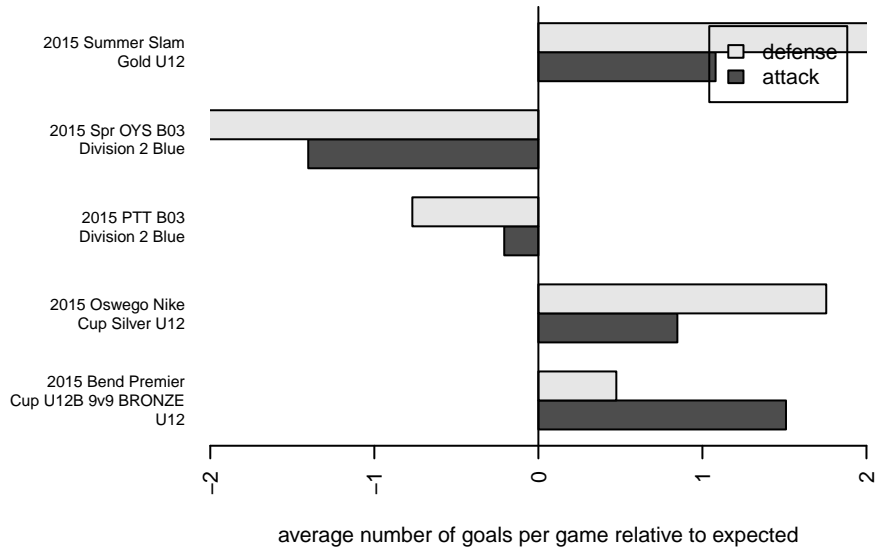

Crossfire Oregon LOSC Black I B03

Crossfire Oregon
 Lake Oswego, OR
 B03 total strength=361
 attack=0.34 defense=0.14
 fall league = PTT B03 Div 2 Blue
 spr league = Spr OYS B03 Div 2 Blue

alt names used:
 LOSC MONCHENGLADBACH (OR)
 CROSSFIRE OREGON LOSC MONCHENGLA
 Crossfire Oregon Monchecngladbach
 LOSC 03 Black
 LOSC 03 Black

Venues played:
 2015 Oswego Nike Cup Silver U12
 2015 Bend Premier Cup U12B 9v9 BRONZE U
 2015 Summer Slam Gold U12
 2015 PTT B03 Division 2 Blue
 2015 Spr OYS B03 Division 2 Blue

Crossfire Oregon LOSC Black I B03
 Dots are actual minus expected GF (blue circles) and GA (red triangles).
 Blue line is smoothed change in attack strength. Red is smoothed change in defense strength.

**attack and defense variance (black dot)
relative to other teams
and top 10 in region**

**attack and defense rating
relative to others at age
and all opponents in last 13 months**

Performance relative to 13 month average